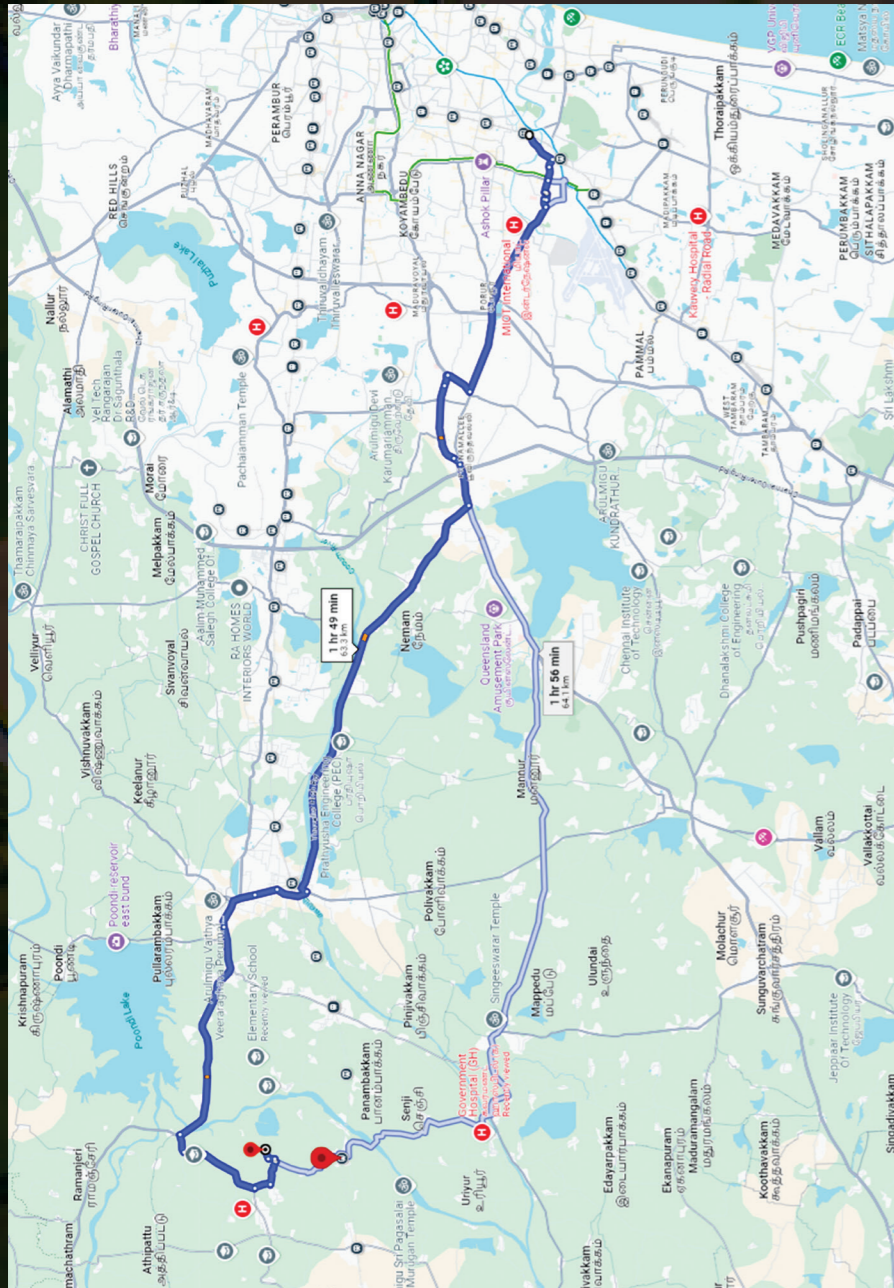

RUURAA[®] —HOLIDAYS—

RUURAA ESTATES AND PROJECTS MARUTHI NEW TOWN

The Layout plan showing the S.no: 30,31/2,4, 74/2,3,4, 77, 78/2,3 & 79, Gageermangalam Village, Thiruvallangadu, Thiruthani Taluk - Thiruvallur district.